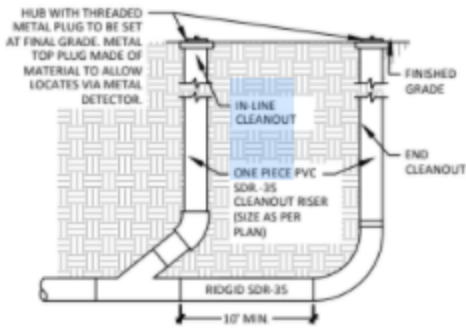

30
FEET

2 RAIN GARDEN SUB-SURFACE PVC DRAINTILE CLEANOUT DETAIL
SCALE: N.T.S.